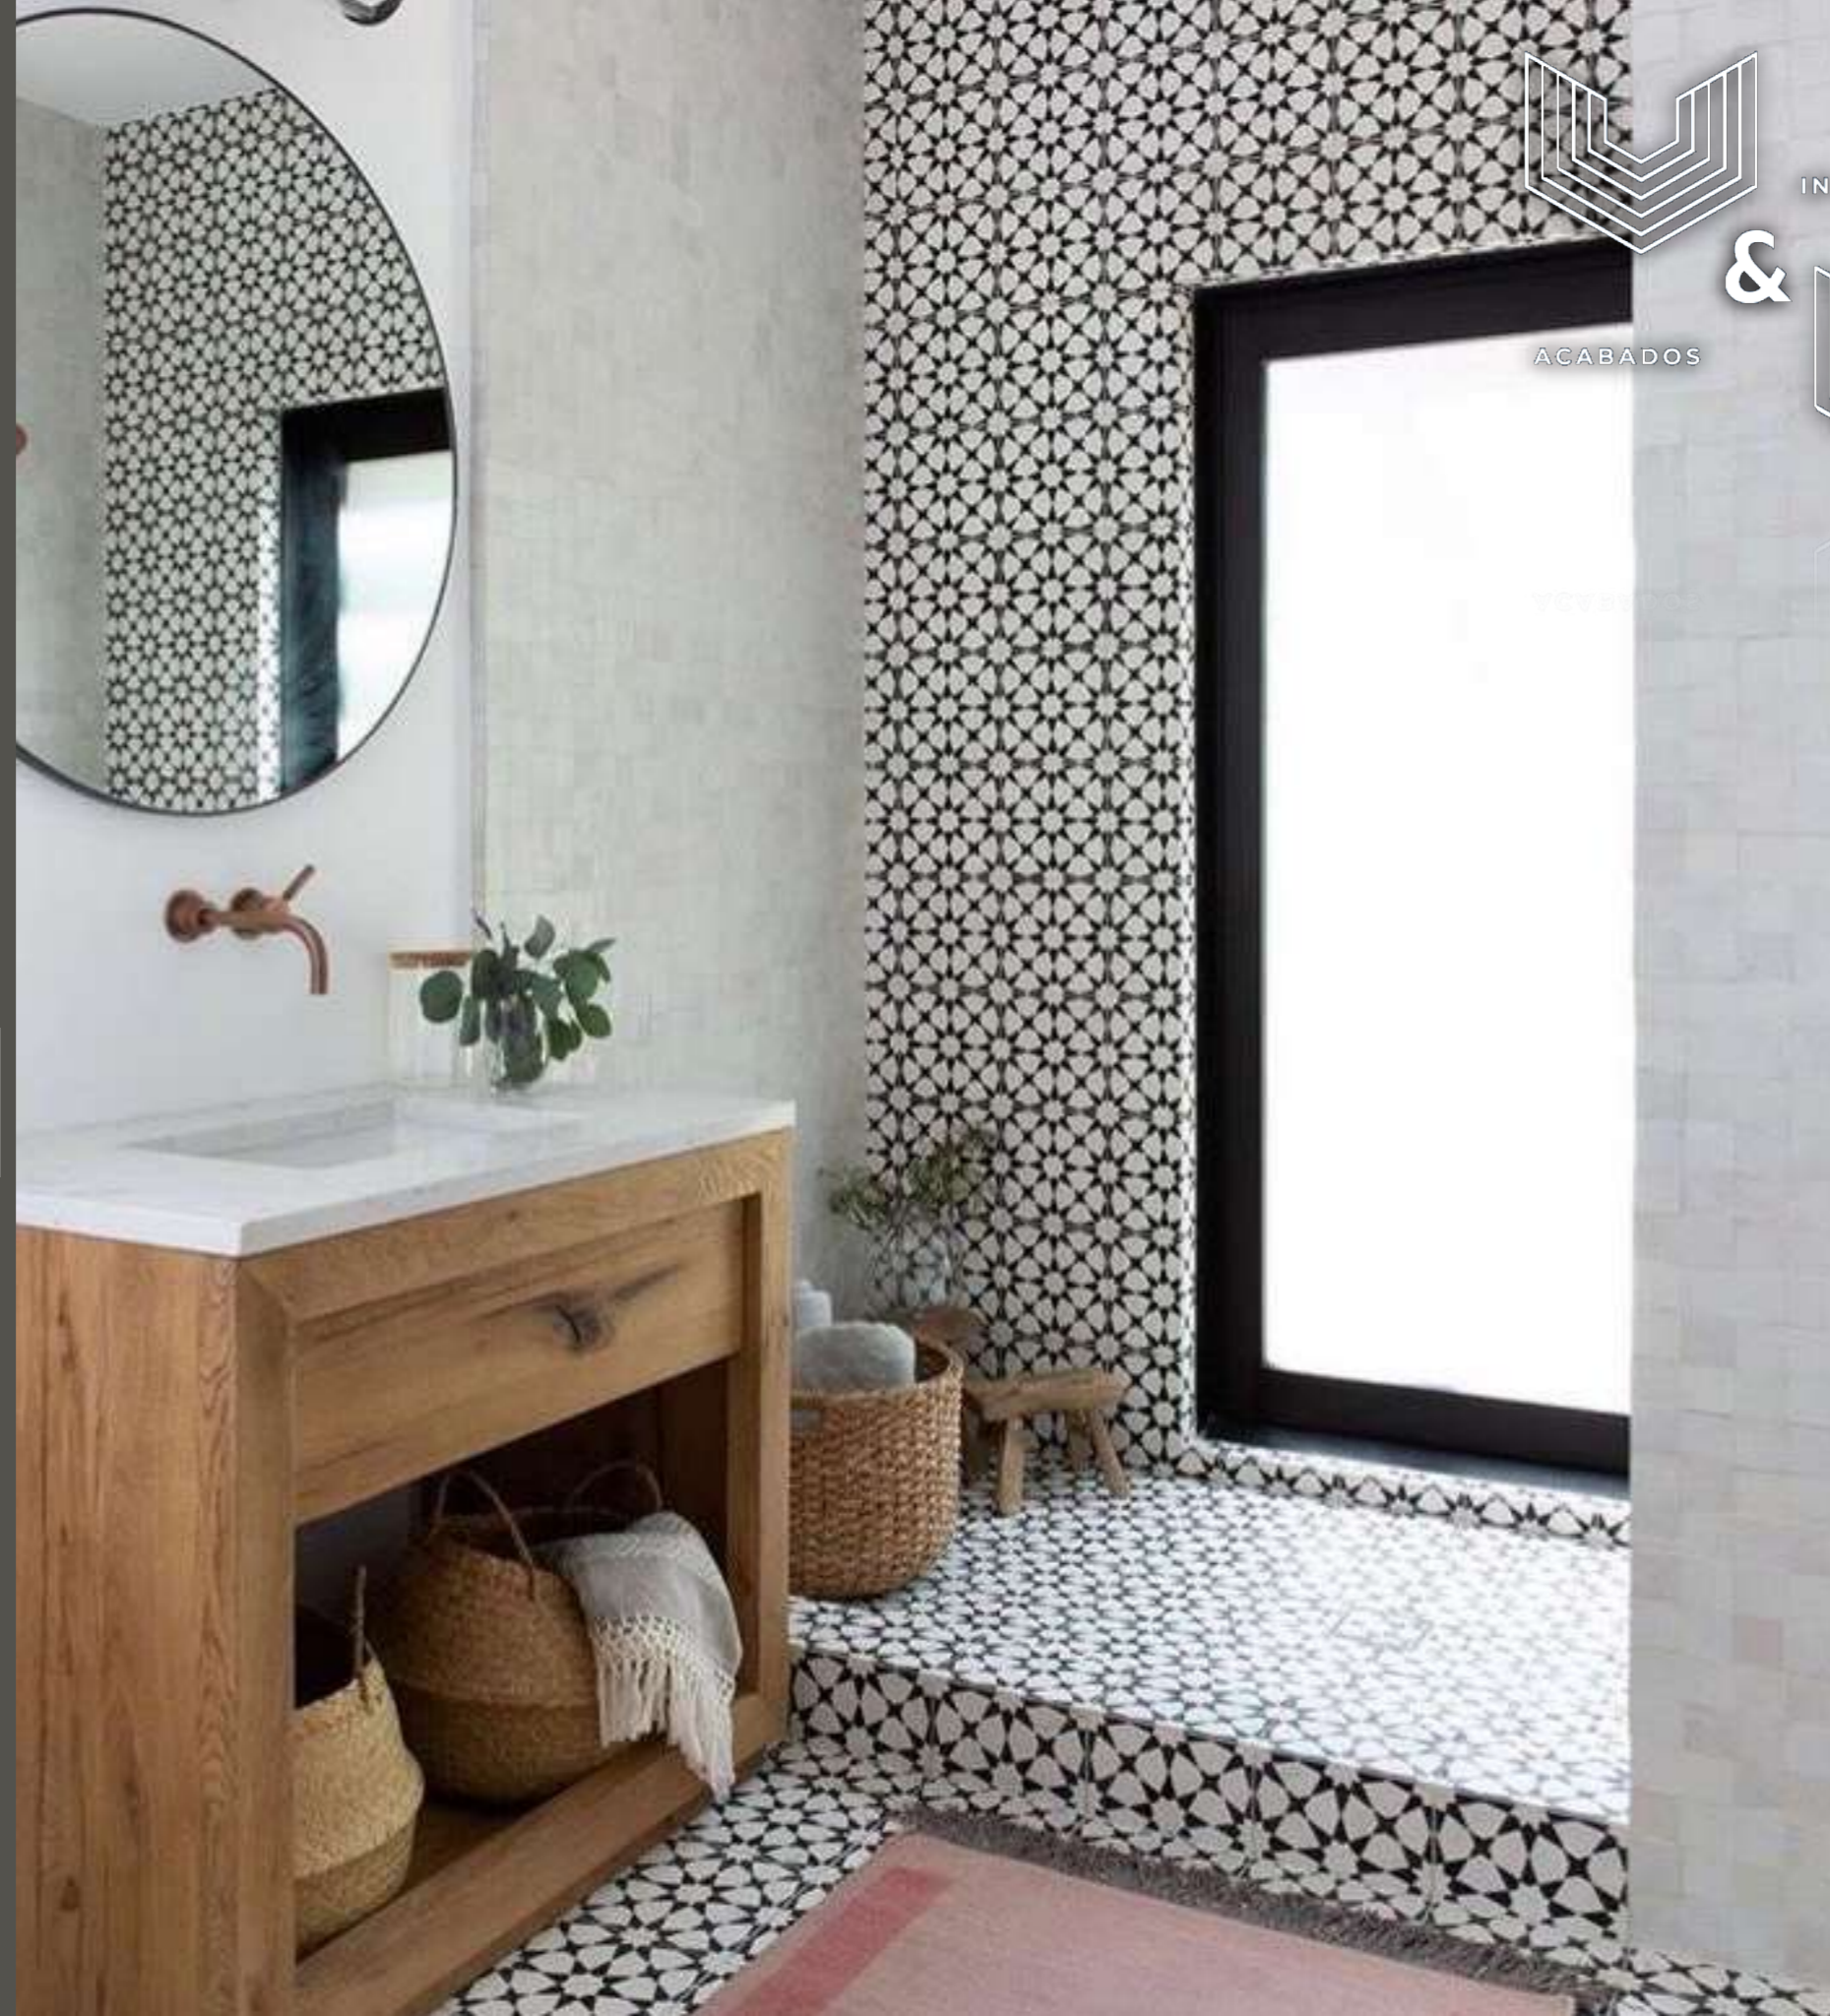

INTERNATIONAL

&

ACABADOS

LERICI
Formato 20x20